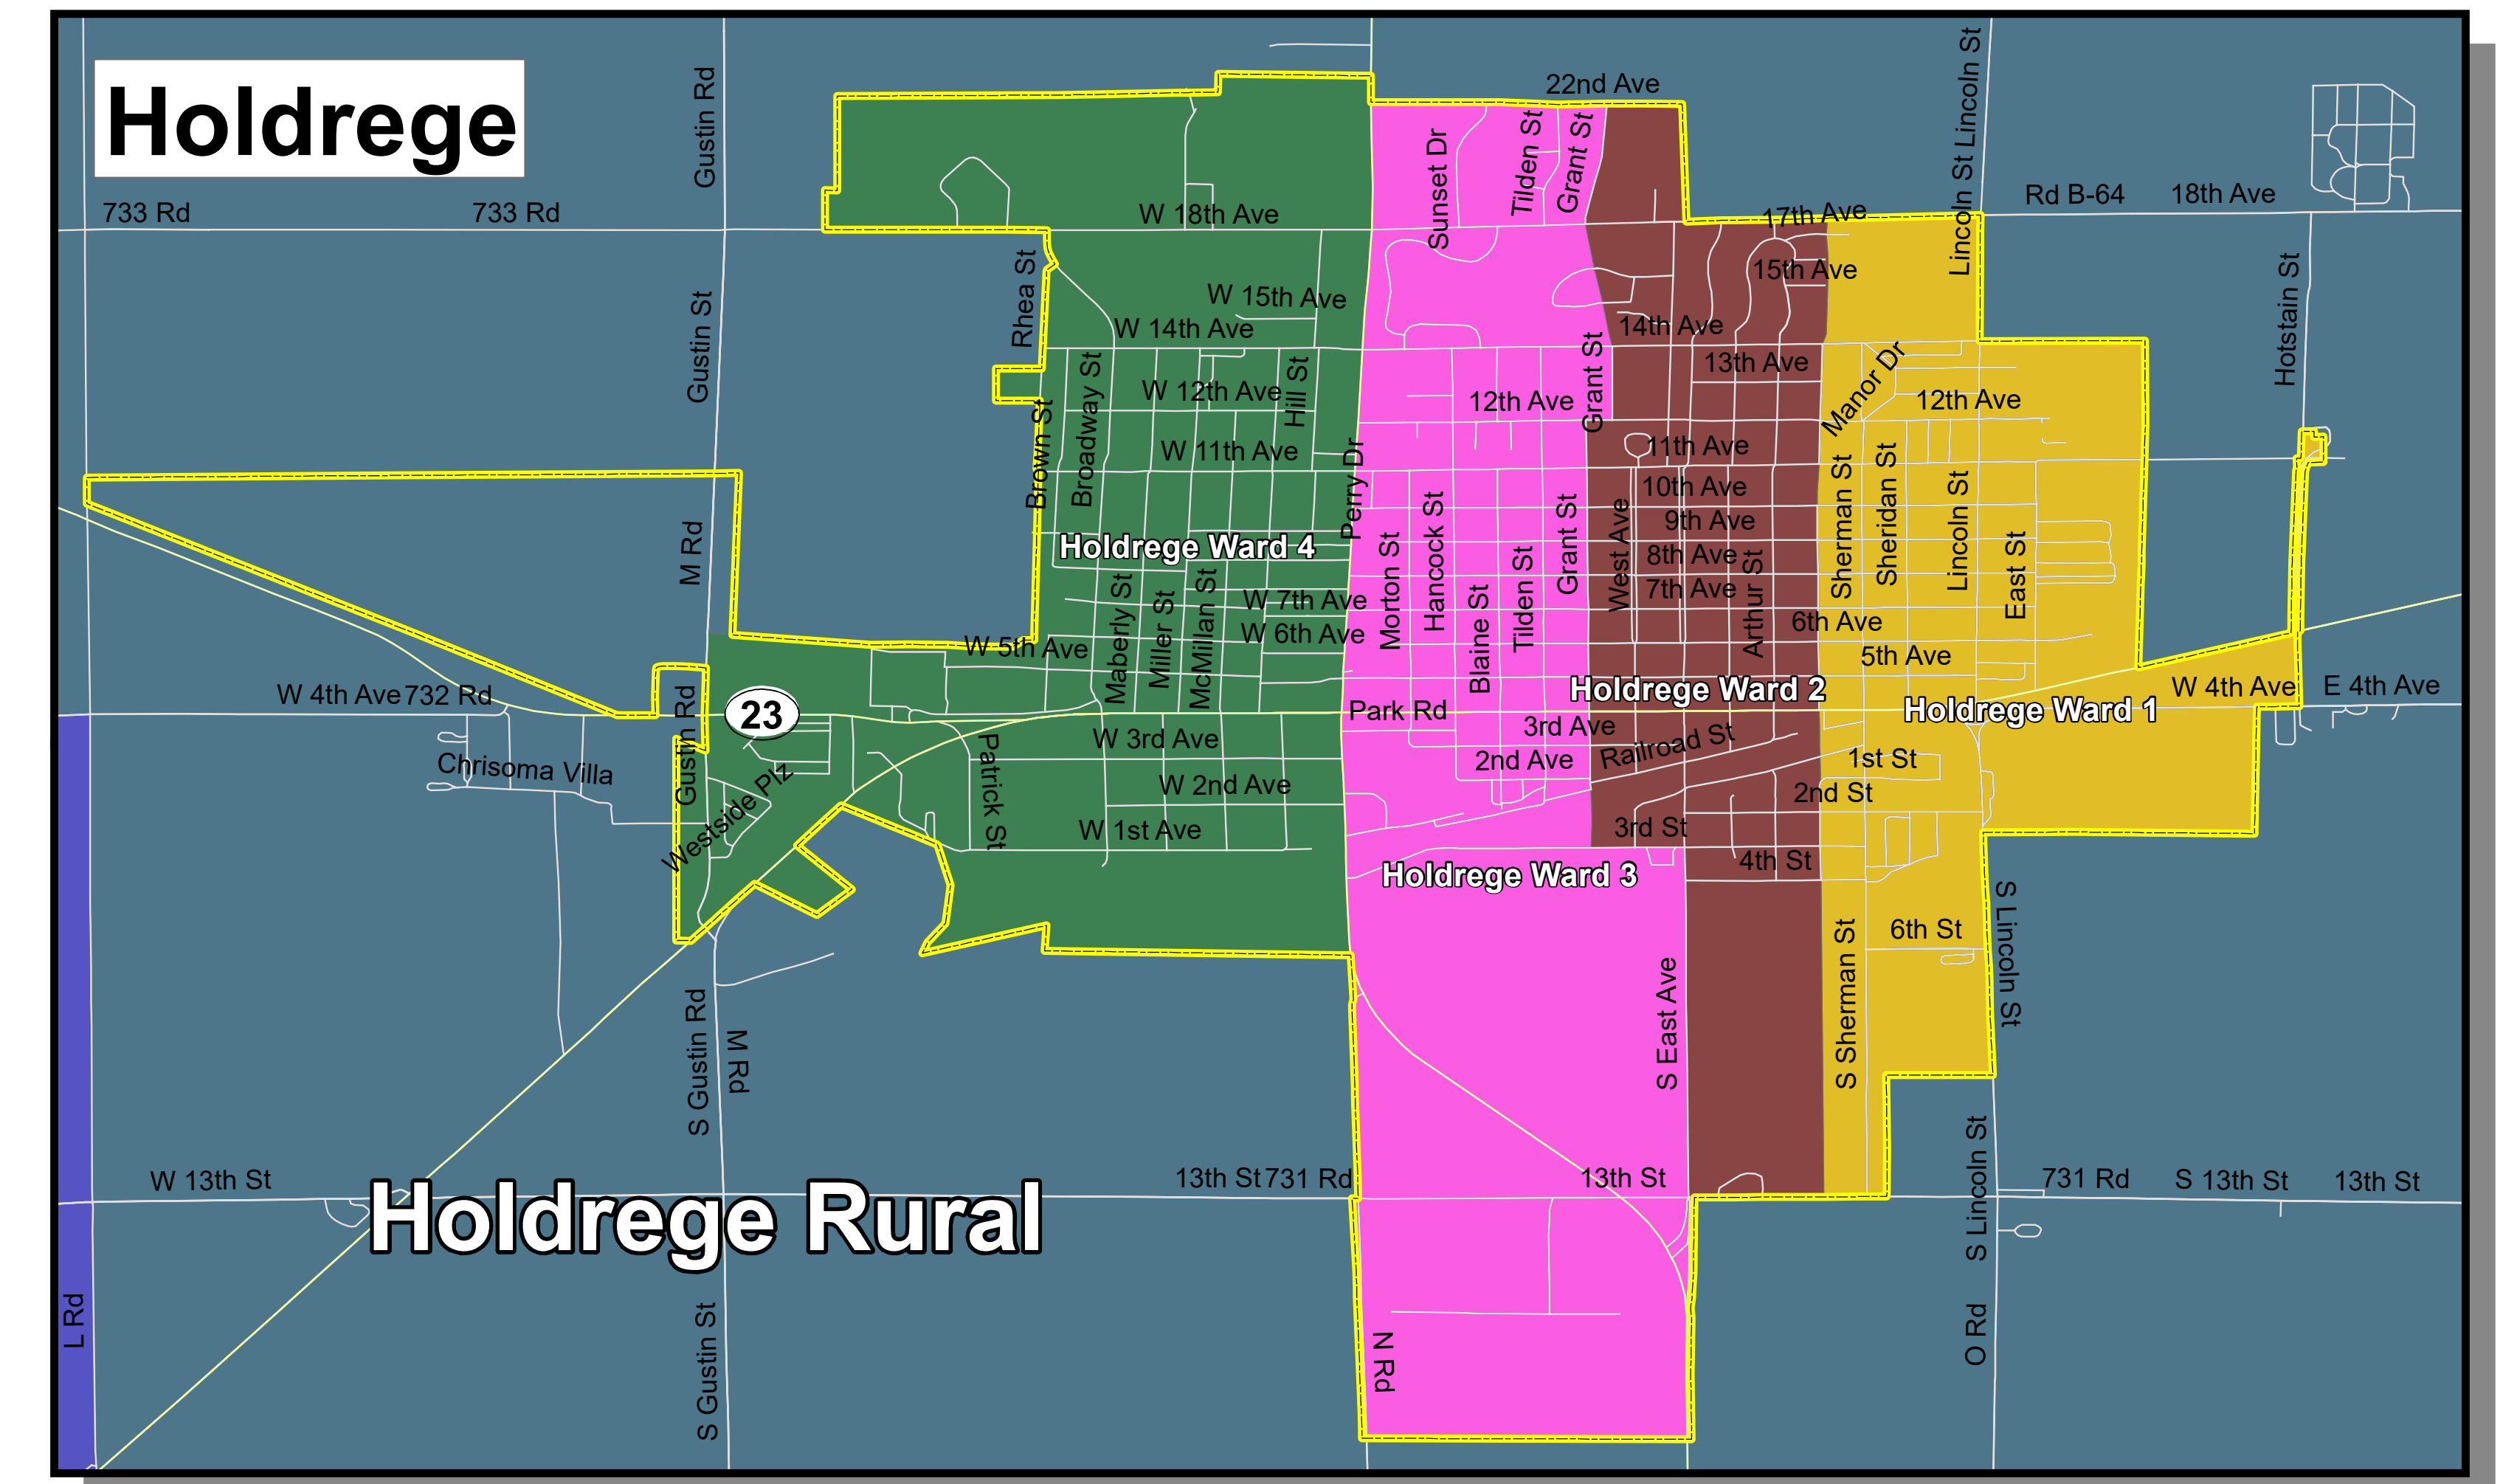

PHELPS COUNTY VOTING PRECINCTS

EFFECTIVE FEBRUARY 2022

Legend	
	Interstates
	US Routes
	Major Roads
	Local Roads
	Water
	County Boundary
	City Limits
	Townships
	2021 State Legislative Districts
Precinct Name	
	Anderson-Cottonwood Precinct
	Bertrand Precinct
	Divide and Lake Precinct
	Holdrege Rural Precinct
	Holdrege Ward 1 Precinct
	Holdrege Ward 2 Precinct
	Holdrege Ward 3 Precinct
	Holdrege Ward 4 Precinct
	Laird Precinct
	Rockfall-Industry Precinct
	Westmark-Center Precinct
	Westside-Williamsburg Precinct