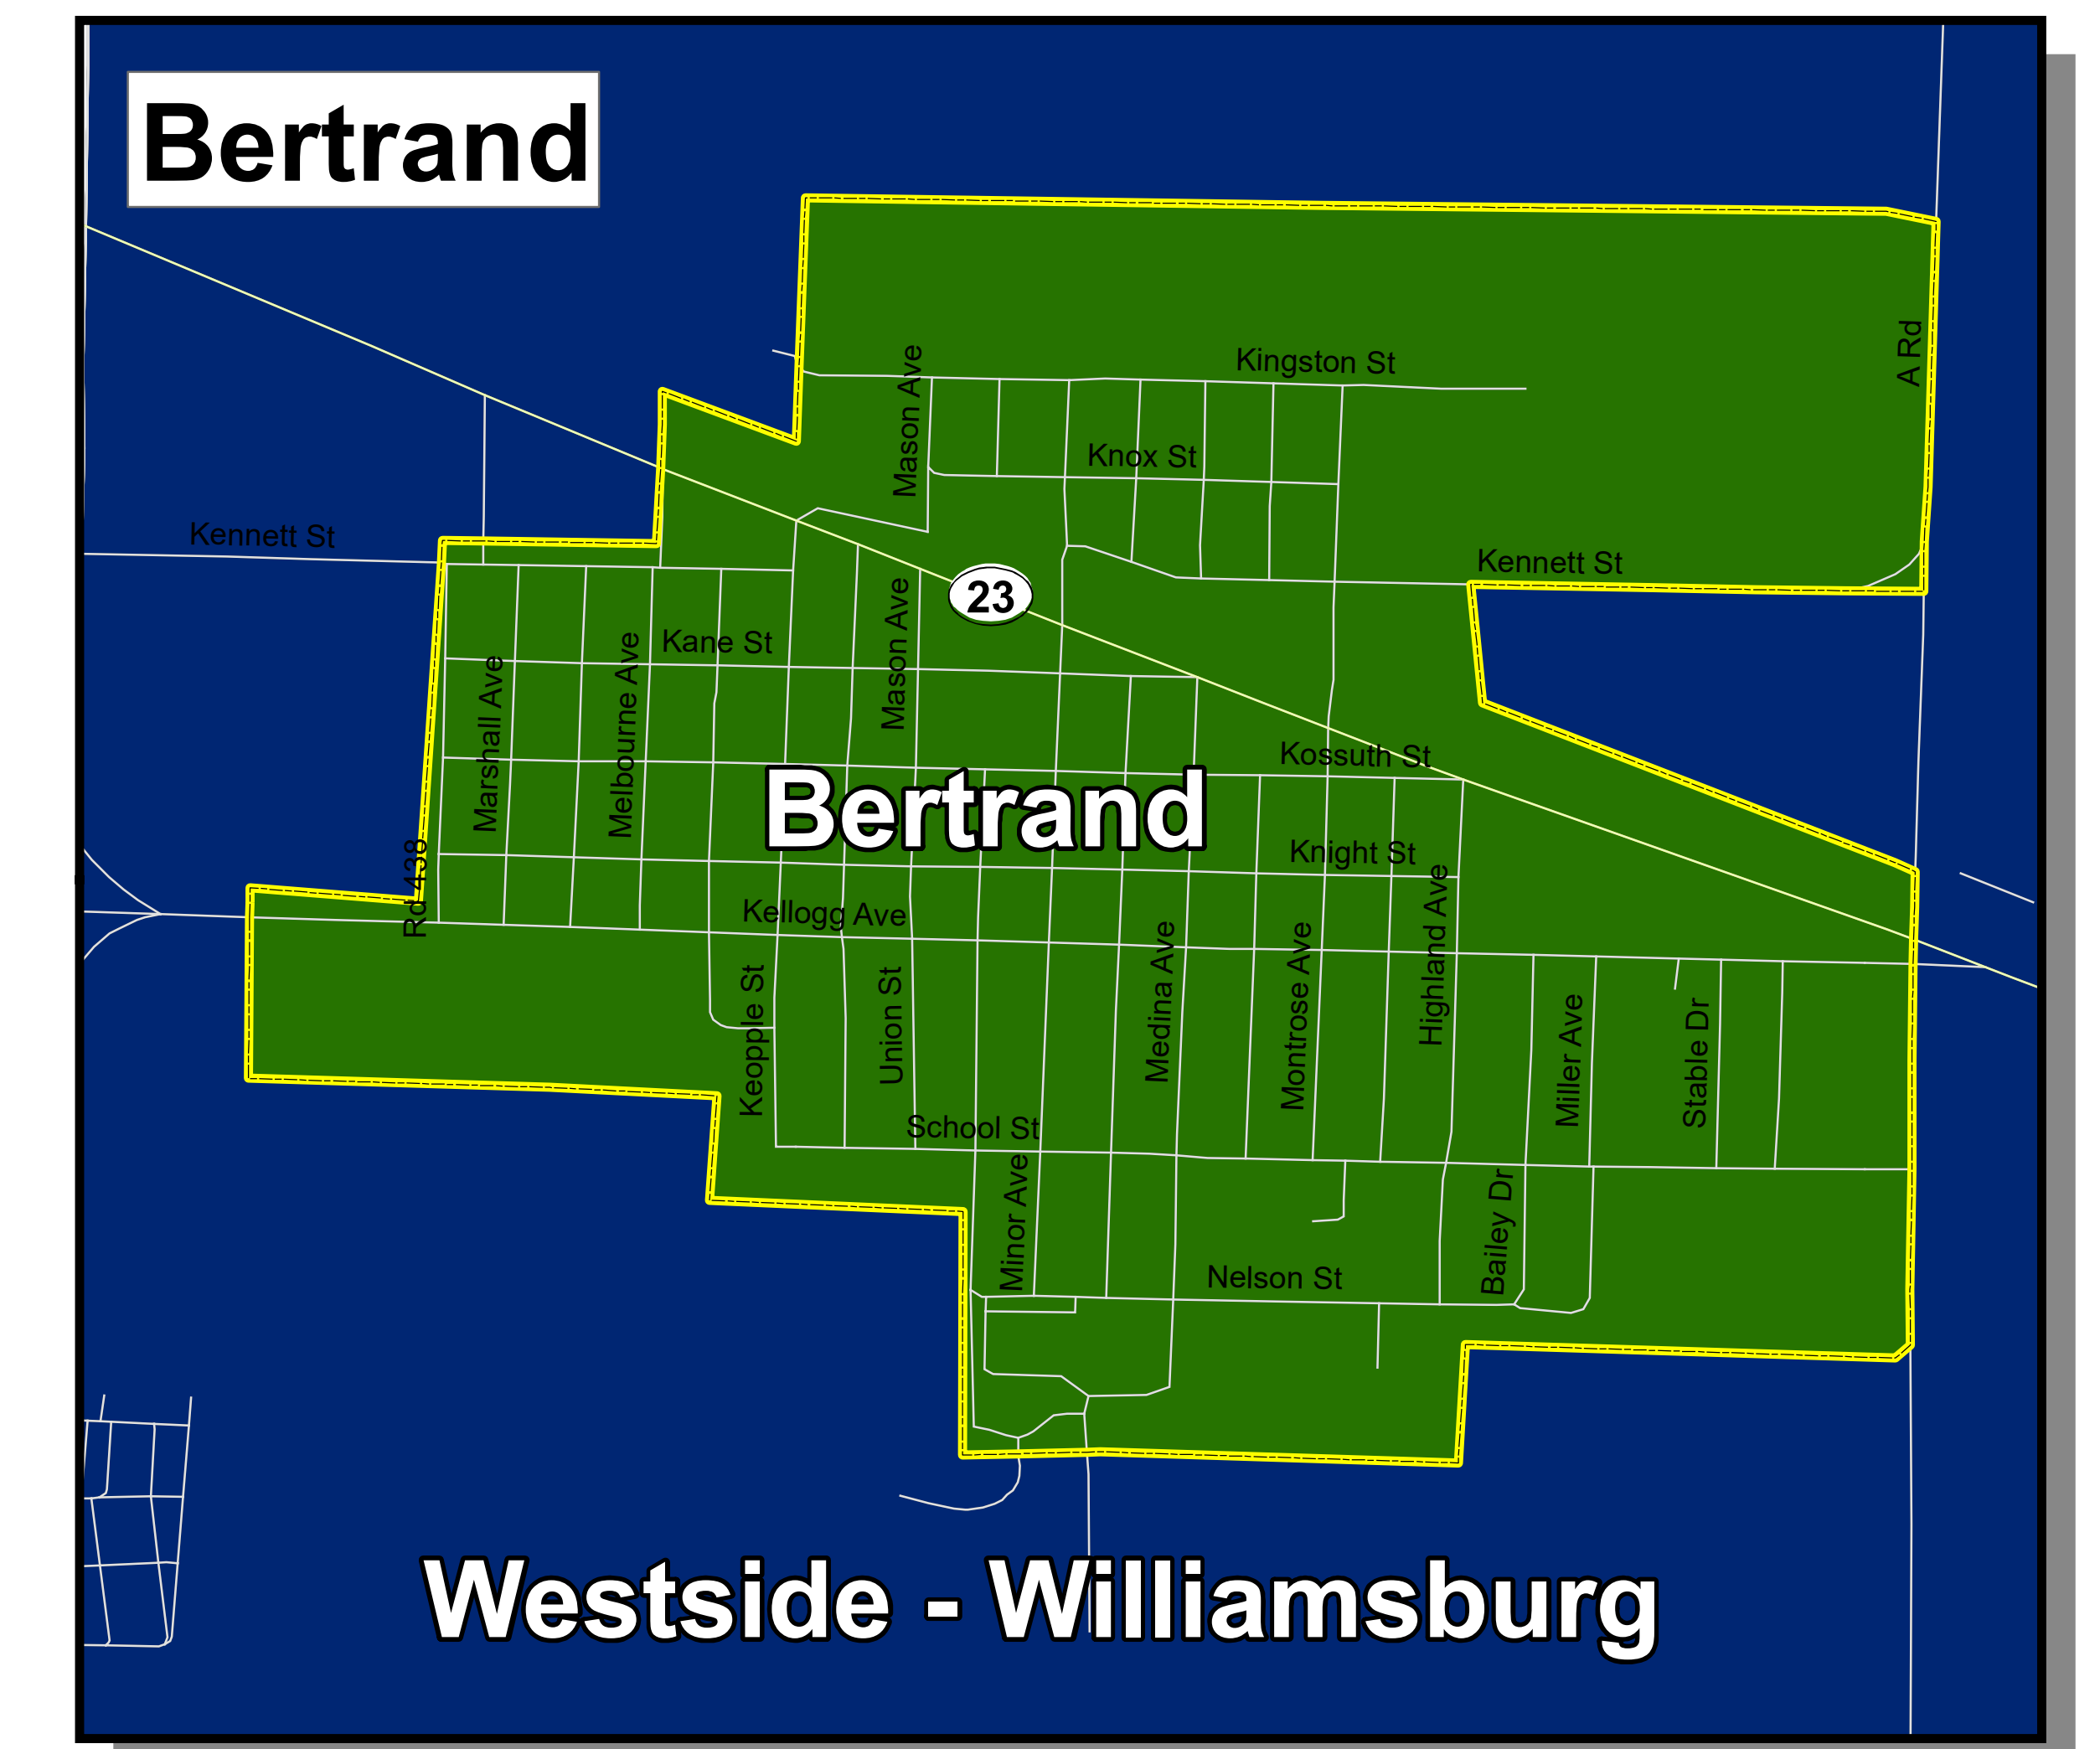

PHELPS COUNTY VOTING PRECINCTS

EFFECTIVE FEBRUARY 2022

Legend	
	Interstates
	US Routes
	Major Roads
	Local Roads
	Water
	County Boundary
	City Limits
	Townships
	2021 State Legislative Districts
Precinct Name	
	Anderson-Cottonwood Precinct
	Bertrand Precinct
	Divide and Lake Precinct
	Holdrege Rural Precinct
	Holdrege Ward 1 Precinct
	Holdrege Ward 2 Precinct
	Holdrege Ward 3 Precinct
	Holdrege Ward 4 Precinct
	Laird Precinct
	Rockfall-Industry Precinct
	Westmark-Center Precinct
	Westside-Williamsburg Precinct