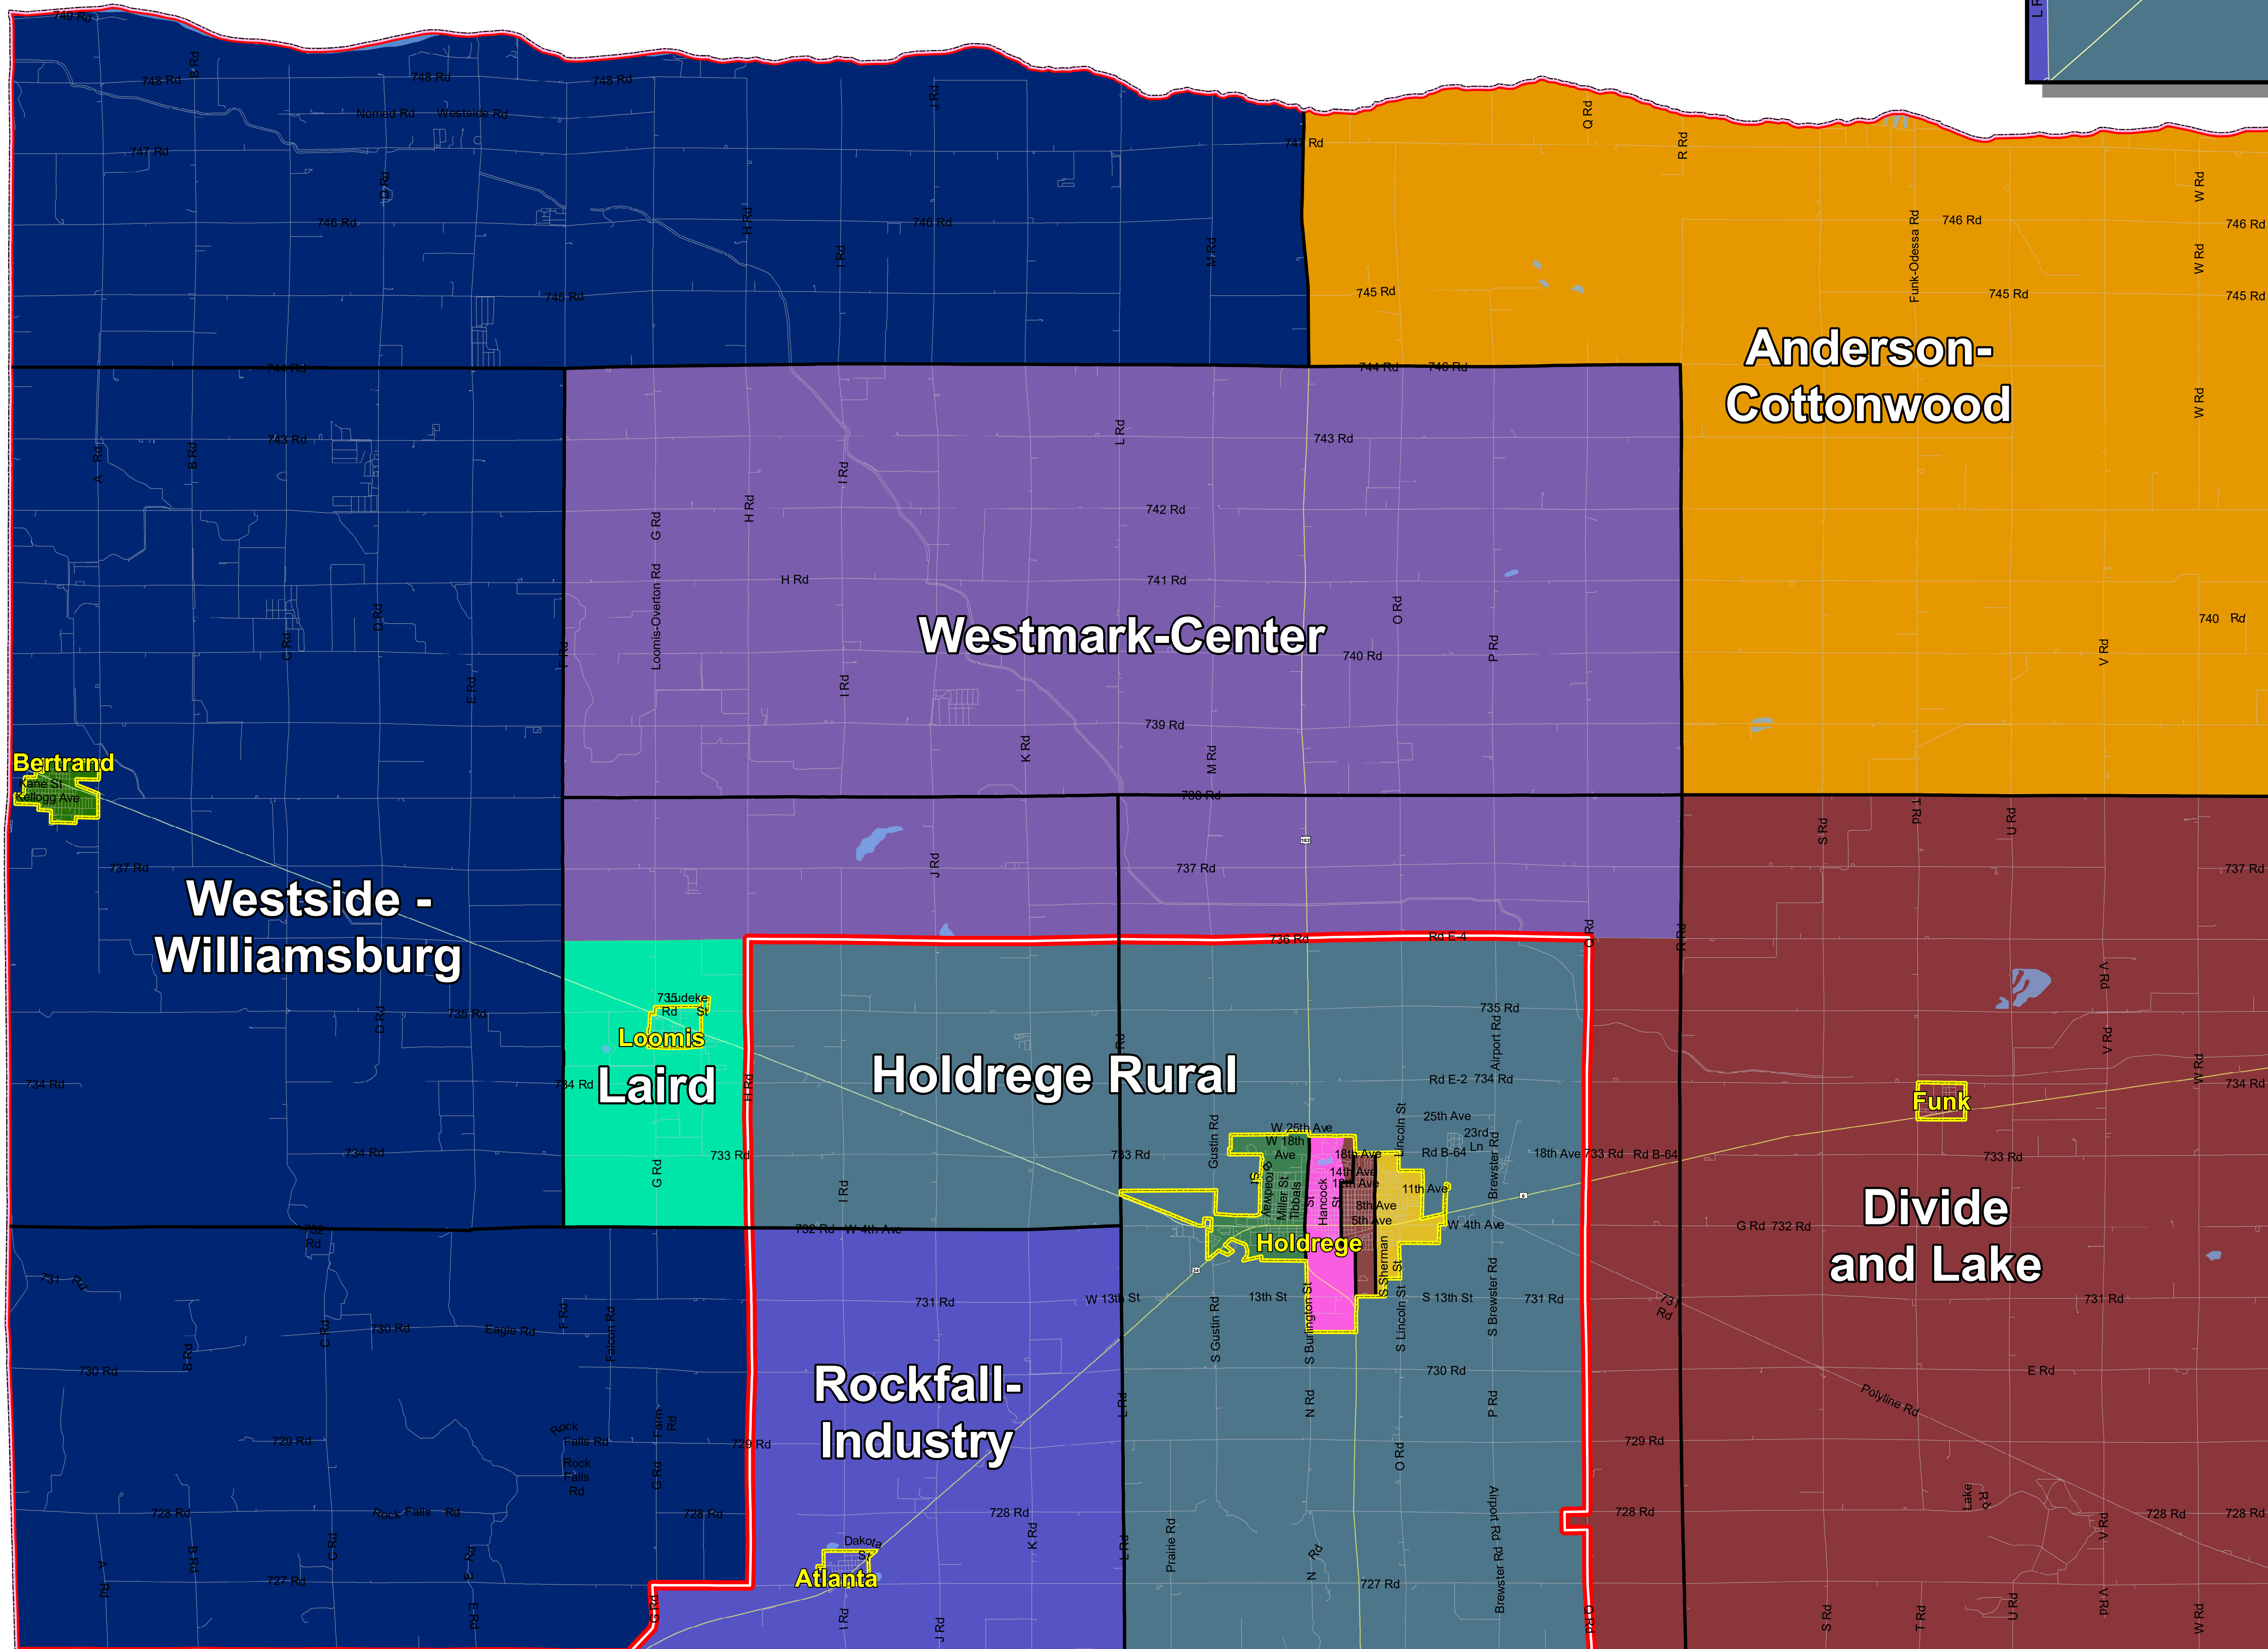

PHELPS COUNTY VOTING PRECINCTS

EFFECTIVE FEBRUARY 2022

Legend	
	Interstates
	US Routes
	Major Roads
	Local Roads
	Water
	County Boundary
	City Limits
	Townships
	2021 State Legislative Districts
Precinct Name	
	Anderson-Cottonwood Precinct
	Bertrand Precinct
	Divide and Lake Precinct
	Holdrege Rural Precinct
	Holdrege Ward 1 Precinct
	Holdrege Ward 2 Precinct
	Holdrege Ward 3 Precinct
	Holdrege Ward 4 Precinct
	Laird Precinct
	Rockfall-Industry Precinct
	Westmark-Center Precinct
	Westside-Williamsburg Precinct